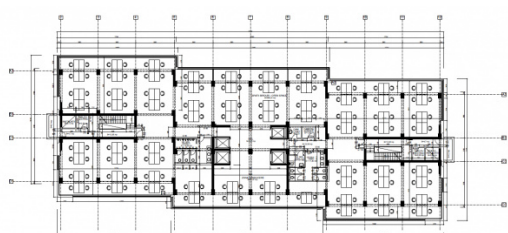

Office to let

National Office Center (NOC)

Iași, National Road no. 25-27

Building information

Building status	Existing
Year of reconstruction	2019
Parking ratio	1 / 68 sq m
Total building area	10 900 sq m

3 519 sq m

Available office space

1 173 sq m

Minimum office space

Typical floor plan

Available space

Floor	Vacant space	Availability
6 - 8	please contact us *	please contact us *
Total	after login *	

Public transport